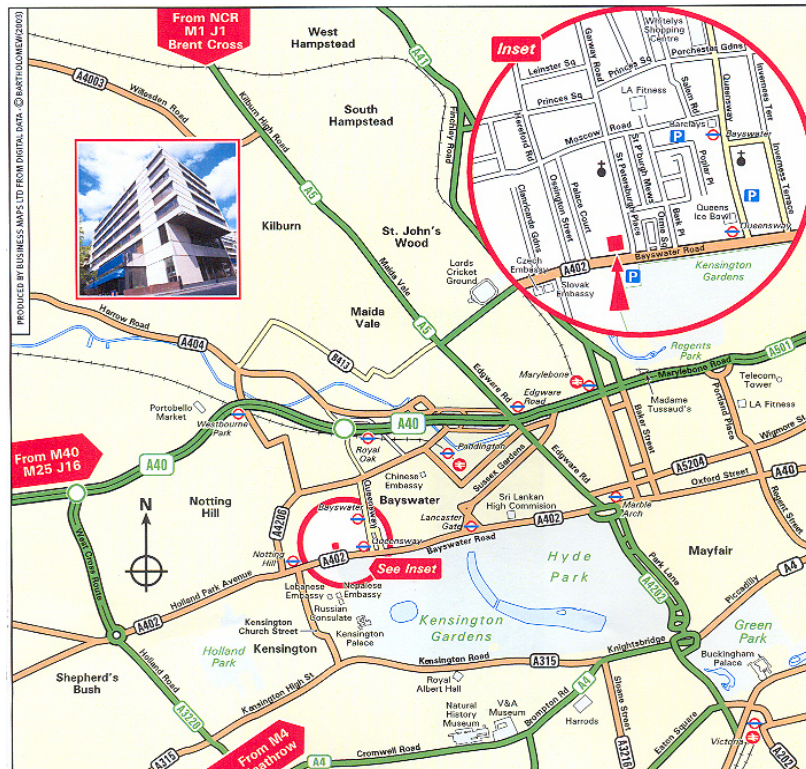

STUN Seminar - 14th November 2008

Ramada Hyde Park Location Map 150, Bayswater Road, London. W2 4RT

DIRECTIONS

By Train

- Queensway is on the Central Line and is the nearest tube station
- London Paddington is the nearest mainline railway station, which is 2 miles from the hotel
- Heathrow Express is located at London Paddington

From the M40 or M25 J16

- Leave the M25 at junction 16 and proceed onto the M40.
- At the end of the M40 take the A40 (Western Avenue)
- Continue until you reach the exit marked A3220, Westminster, Hammersmith, and Shepherds Bush.
- Take the right hand lane and continue signs for A3220 Westminster until the next roundabout, here take the left turn onto Holland Park Avenue (A402)
- Continue along the road, through Notting Hill for approximately 1 mile
- The hotel is located on your left, on the corner of St Petersburg Place (see insert)

From the M1

- Leave the M1 at junction 1 and at the roundabout take the A5 towards Central London
- Continue to Marble Arch and at this junction turn right onto the A40 Bayswater Road.
- Continue along past Lancaster Gate and Queensway for a further ¼ mile
- The hotel is located on your right on the corner of St Petersburg Place (see insert)

Car Parking

Limited guest parking (extra charge)

By Air

- Heathrow is the nearest airport; this is 15 miles from the hotel
- Gatwick is 37 miles from the hotel.