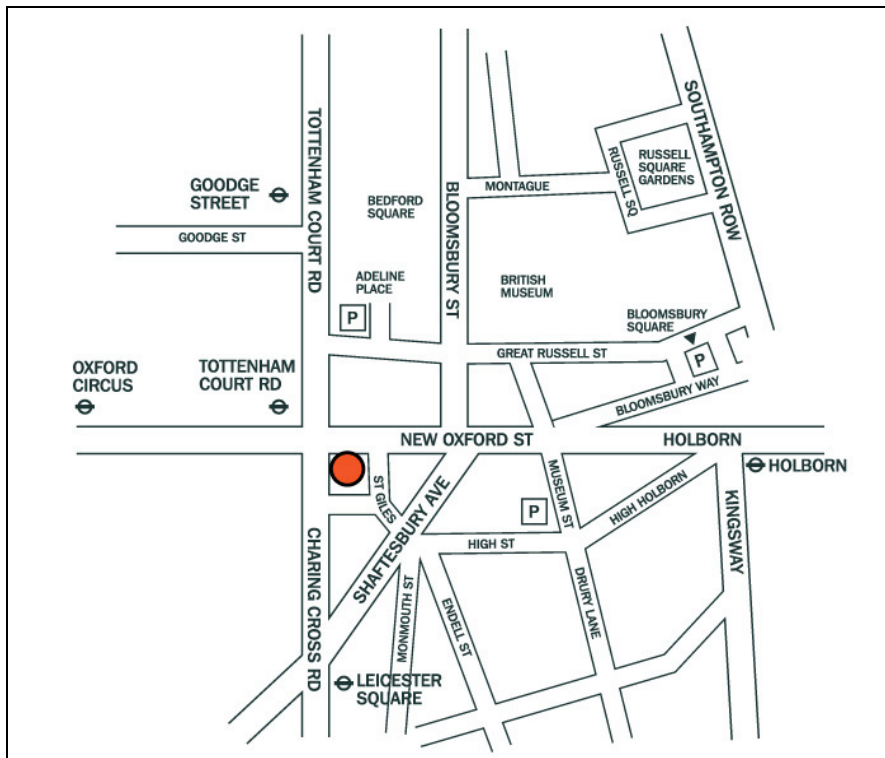

STUN TechSelect 2010

Venue Location Map

CBI Conference Centre Location Map

103 New Oxford Street
London
WC1A 1DU

Directions

Ideally situated just off Oxford Street and is next door to Tottenham Court Road Station. Nearest mainline stations are Euston & Charing Cross

Parking

There are car parks operated by NCP situated nearby in Adeline Place near the Dominion Theatre and Museum Street.

Address	Opening Hours	Tariff
112 Great Russell Street Adeline Place London WC1B 3AJ	Monday-Sunday :24 Hours	Each 15 Minutes £1.40 Max Per Day £ 29.00 Motorcycle Per Day £ 4.00
Holborn Mscp Selkirk House Museum Street London WC1A 1JP	Monday-Sunday :07:00-01:00	Each 15 Minutes £ 1.40 Max Per Day £ 29.00 Motorcycle Per Day £ 4.00