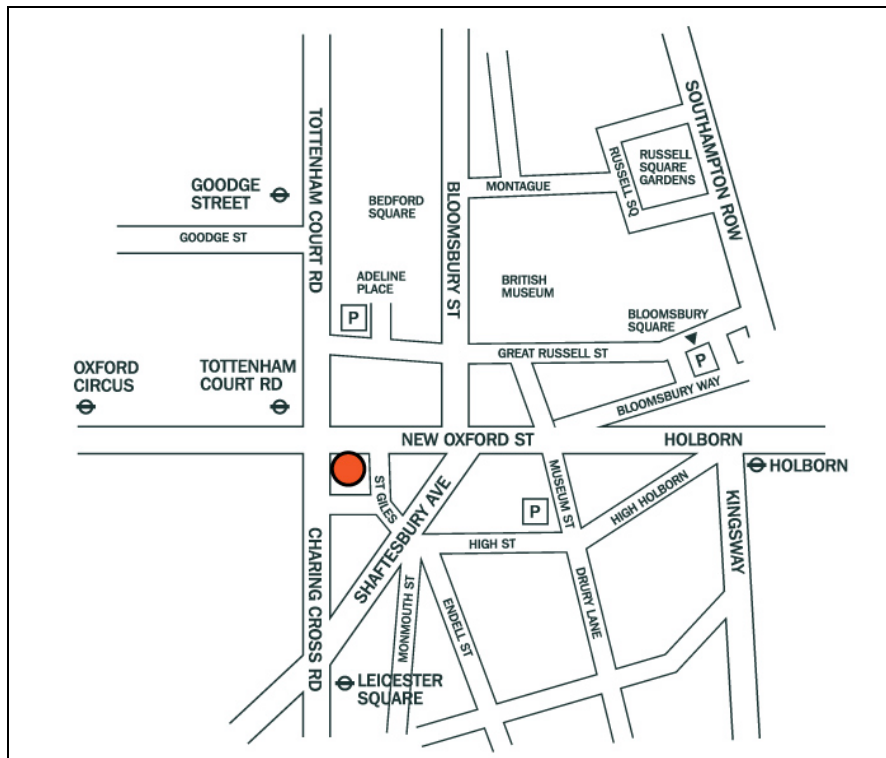

STUN TechSelect 2009

Venue Location Map

CBI Conference Centre Location Map

103 New Oxford Street
London
WC1A 1DU

Directions

Ideally situated just off Oxford Street and is next door to Tottenham Court Road Station. Nearest mainline stations are Euston & Charing Cross

Parking

There are car parks operated by NCP situated nearby in Adeline Place near the Dominion Theatre and Museum Street.

Address	Opening Hours	Tariff
112 Great Russell Street Adeline Place London WC1B 3AJ	Monday-Sunday :24 Hours	Each 15 Minutes £1.40 Max Per Day £ 29.00 Motorcycle Per Day £ 4.00
Holborn Mscp Selkirk House Museum Street London WC1A 1JP	Monday-Sunday :07:00-01:00	Each 15 Minutes £ 1.40 Max Per Day £ 29.00 Motorcycle Per Day £ 4.00